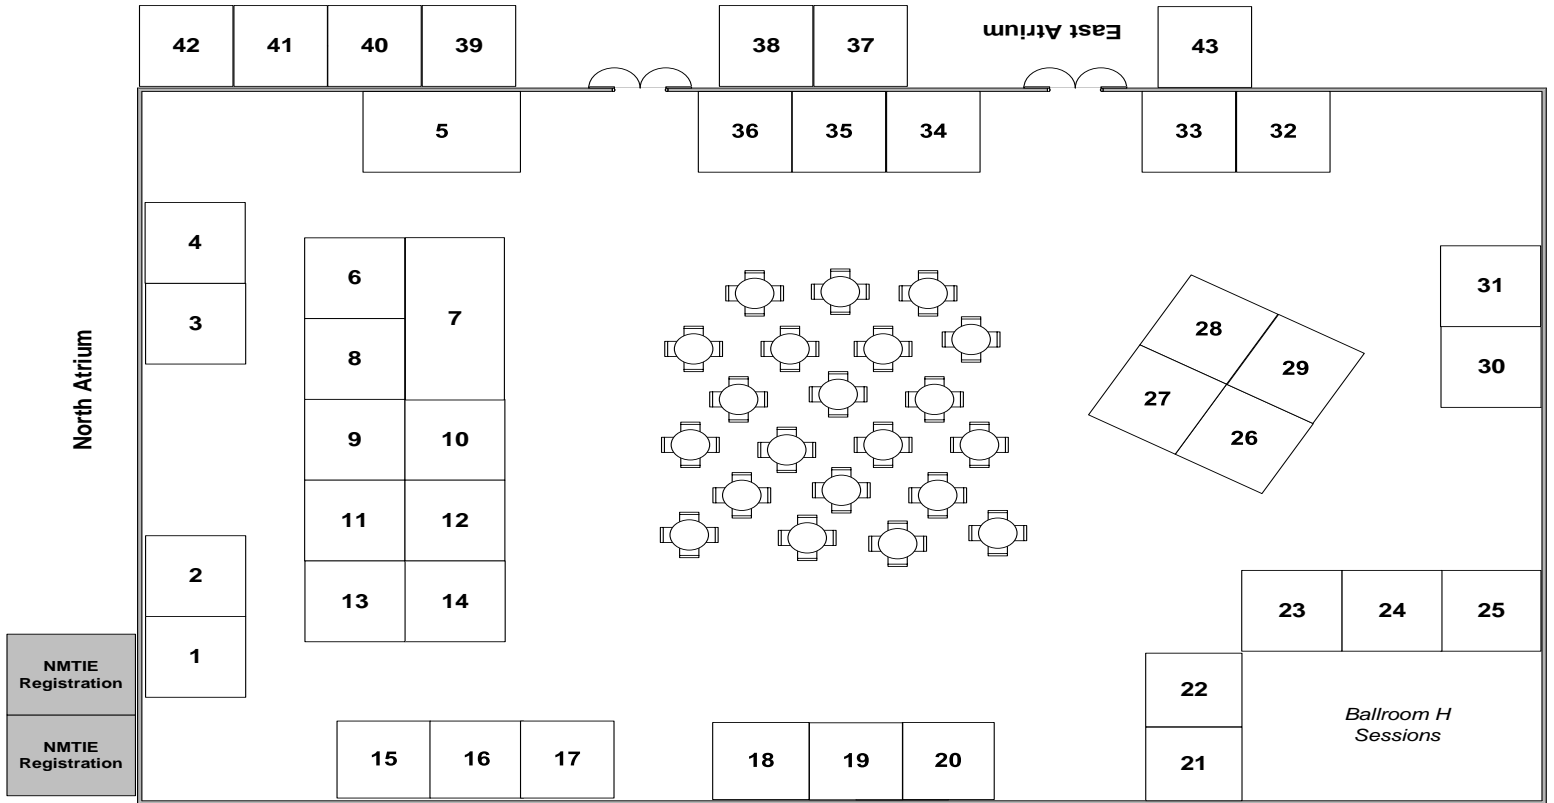

## NMTIE Exhibitor Layout

- |                                    |                                          |                                  |
|------------------------------------|------------------------------------------|----------------------------------|
| 1. CB Technologies                 | 16. Byte Speed                           | 31. LANDESK                      |
| 2. Ruckus Wireless                 | 17. Cisco                                | 32. Epson                        |
| 3. Records & Data Management, Inc. | 18. Team First Technologies, LLC         | 33. Ellucian                     |
| 4. Backbone Communications         | 19. Spectrum Industries, Inc.            | 34. Plateau                      |
| 5. ITConnect                       | 20. Harris Technology Services, Inc.     | 35. Education Technologies, Inc. |
| 6. Plan B Networks, Inc.           | 21. VLCM                                 | 36. Lenovo                       |
| 7. Aquila                          | 22. Enterprise Electrical Services, Inc. | 37. Jive Communications          |
| 8. Presidio Network Solutions      | 23. HP                                   | 38. Strata Information Group     |
| 9. Skyward, Inc.                   | 24. Riverside Technologies, Inc.         | 39. Harmonix                     |
| 10. CDWG                           | 25. DakTech Computers                    | 40. CamNet, Inc.                 |
| 11. CenturyLink                    | 26. Advanced Network Management          | 41. Ardham Technologies/Dell     |
| 12. Globalscape                    | 27. Adobe Systems                        | 42. Desert Communications, Inc.  |
| 13. Lightspeed Technologies, Inc.  | 28. FileWave                             | 43. EQC Technologies             |
| 14. Venture Technologies           | 29. Code 42/SHI International Corp       |                                  |
| 15. Troxell Communications, Inc.   | 30. Abba Technologies, Inc.              |                                  |