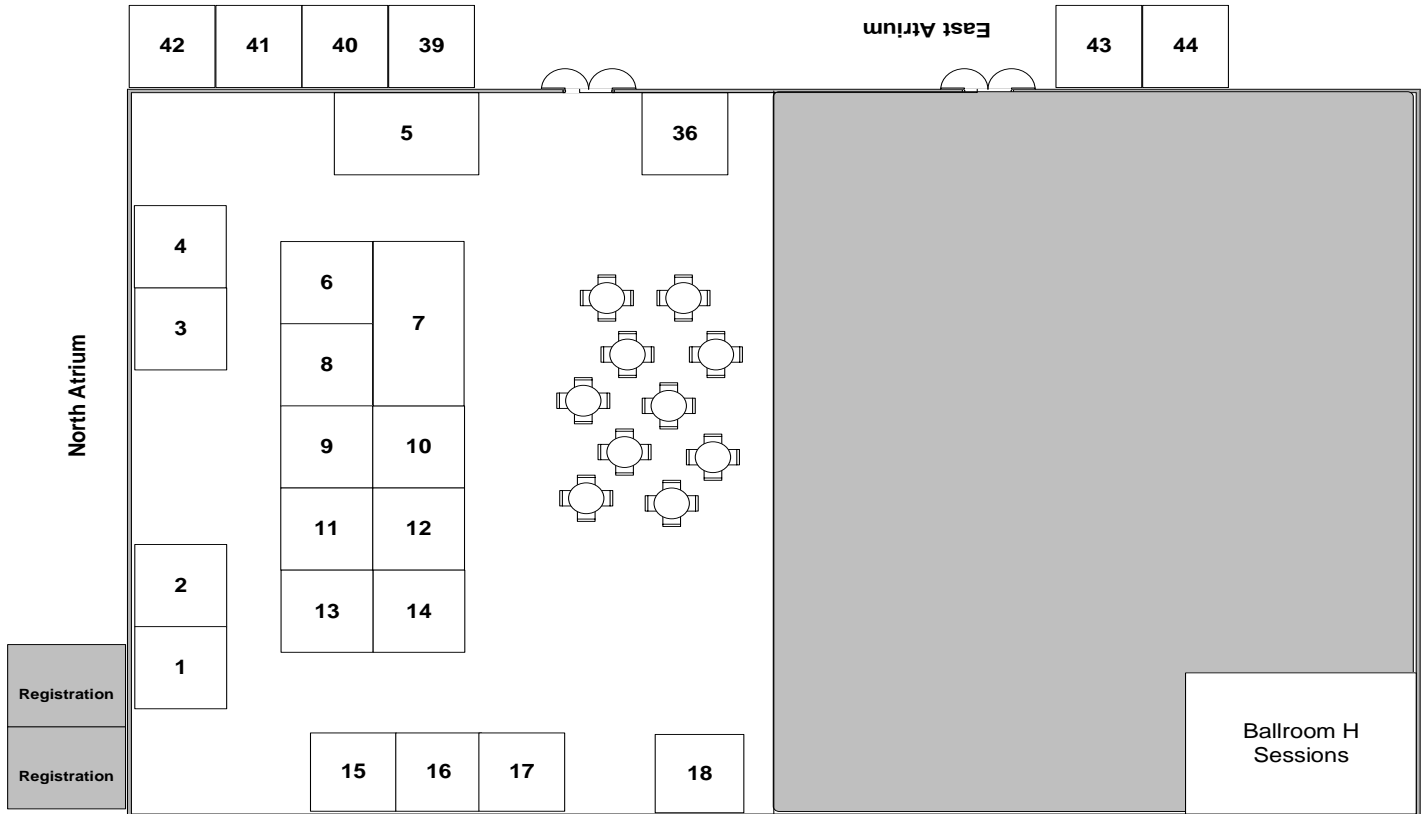

NM Educators Conference Exhibitor Layout

- | | |
|---|---|
| 1. CB Technologies | 14. NM Educators partner |
| 2. Ruckus Wireless | 15. NM Educators partner |
| 3. Records & Data Management, Inc. | 16. Byte Speed |
| 4. Backbone Communications | 17. Cisco |
| 5. ITConnect | 18. Team First Technologies, LLC |
| 6. Plan B Networks, Inc. | 36. Lenovo |
| 7. Aquila Aruba Brocade Quantum | 39. Harmonix |
| 8. Presidio Network Solutions | 40. CamNet, Inc. |
| 9. Houghton Mifflin Harcourt | 41. Ardham/Dell |
| 10. 5 Star Fundraising | 42. Desert Communications, Inc. |
| 11. CenturyLink | 43. EQC Technologies |
| 12. Globalscape | 44. FACTS Management |
| 13. Lightspeed Technologies, Inc. | |