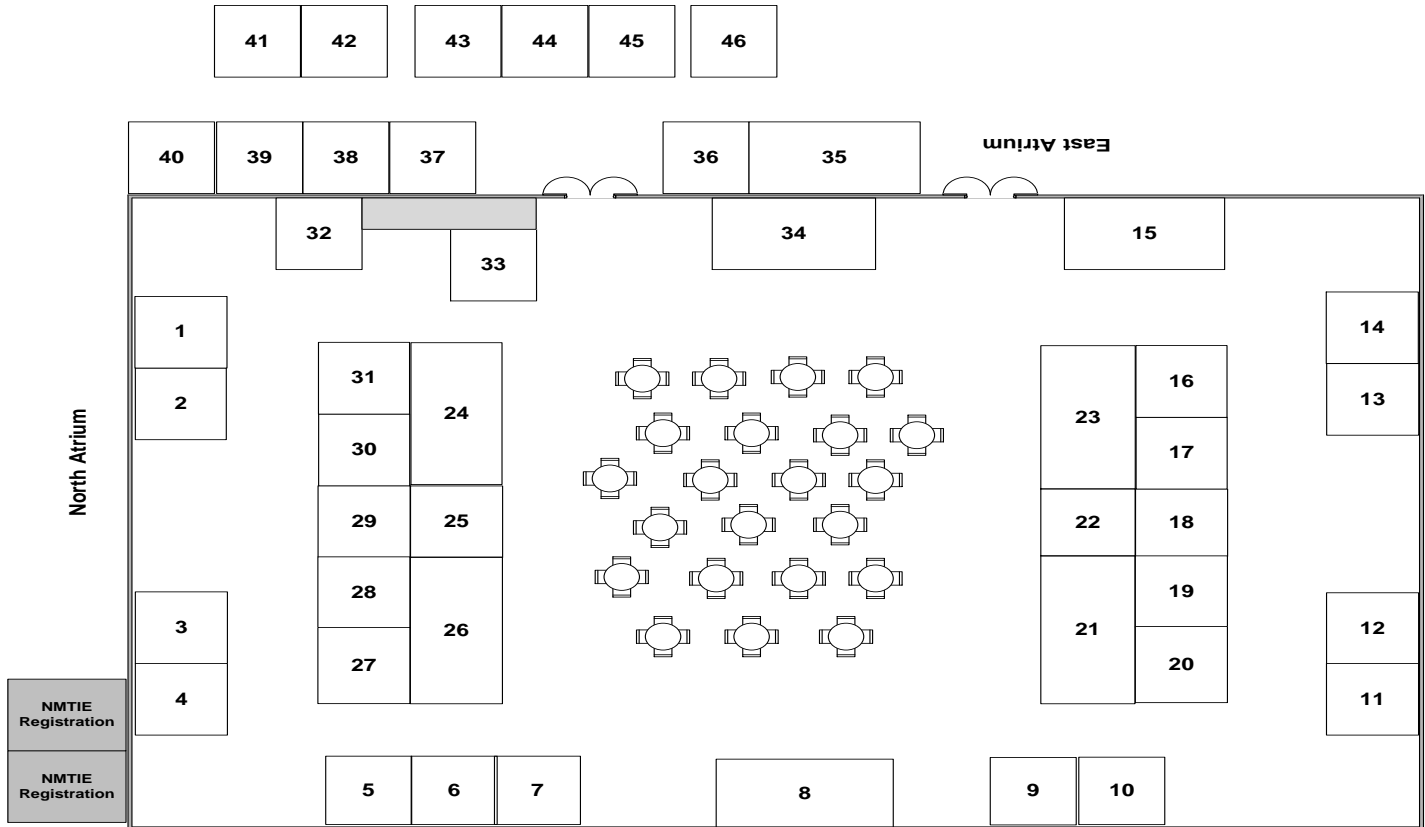

## NMTIE Exhibit Layout

- |   |   |                                    |
|---|---|------------------------------------|
| 1. Strata Information Group                     | 18. F5 Networks                           | 35. Aquila   Brocade   Check Point |
| 2. Tenable Network Security, Inc.               | 19. Infinite Campus, Inc.                 | 36. Lexia Learning                 |
| 3. LANDESK                                      | 20. CamNet, Inc.                          | 37. Skyward Inc.                   |
| 4. Enterprise Electrical Services, Inc.         | 21. Comcast Business                      | 38. cStor   NetApp                 |
| 5. Ellucian                                     | 22. Lenovo                                | 39. CDWG   Lifesize                |
| 6. Intel   HP                                   | 23. Education Technologies, Inc.          | 40. CenturyLink Government         |
| 7. RTI – Riverside Technologies, Inc.           | 24. Technology Integration Group          | 41. Tek-Hut, Inc.                  |
| 8. ANM  | 25. SHI International Corp and Veeam      | 42. Ricoh                          |
| 9. DakTech, Inc                                 | 26. Presidio                              | 43. Insight                        |
| 10. EQC Technologies                            | 27. VLCM                                  | 44. ShoreTel                       |
| 11. Troxell Communications, Inc.                | 28. Byte Speed                            | 45. Harmonix Technologies, Inc.    |
| 12. FLVS  | 29. Abba Technologies, Inc.               | 46. Avaya                          |
| 13. Extreme Networks                            | 30. Sehi Computer Products                |                                    |
| 14. Spectrum Industries, Inc.                   | 31. Cisco Systems                         |                                    |
| 15. ITConnect                                   | 32. JAMF Software                         |                                    |
| 16. Aruba, a Hewlett Packard Enterprise company | 33. Team 1 <sup>st</sup> Technologies LLC |                                    |
| 17. Epson America                               | 34. CB Technologies                       |                                    |